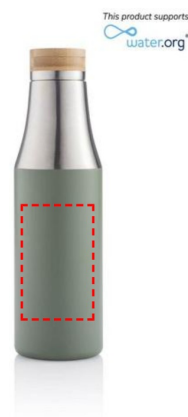

[DWHL 343] BREDA - CHANGE Collection Insulated Water Bottle - Green

360

- Round Laser Engraving
- Round Digital Print

Area Width: 225 mm

Area Height: 120 mm

FRONT

- Laser Engraving
- Digital (UV) Print

Area Width: 25 mm

Area Height: 120 mm

ROUND UV

- Silk Screen Printing

Area Width: 60 mm

Area Height: 100 mm