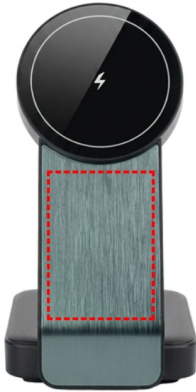

# [ITWC 1278] POWERBASE @memorii 3 in 1 Wireless Fast Charging Station with Ambient Light

---

## FRONT CENTER

- Digital (Decal UV) Print
- Laser Engraving

**Area Width:** 33 mm  
**Area Height:** 45 mm

## FRONT BOTTOM

- Digital (Decal UV) Print
- Laser Engraving

**Area Width:** 33 mm  
**Area Height:** 13 mm